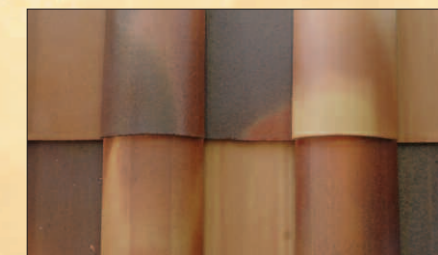

FRANCISCAN BLEND
(ITALIAN PAN, CORDOVA COVER)