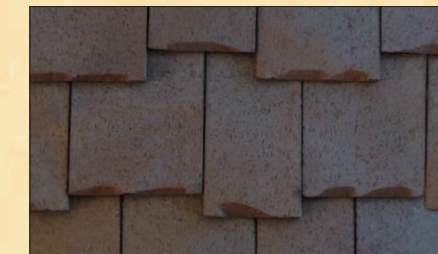

SPANISH BAY BLEND